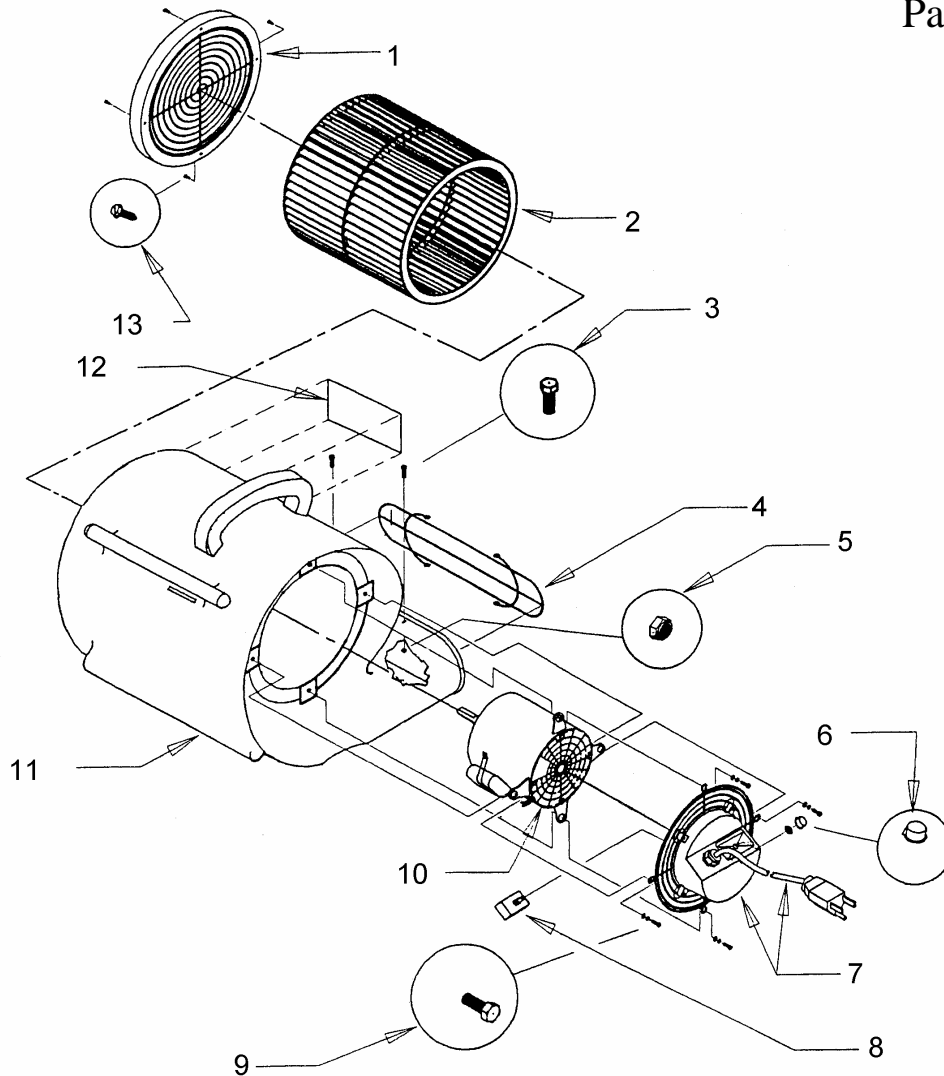

## 2200 Windstorm Exploded view with Parts List

Item	Description	Qty Req.	Viking Part#	Item	Description	Qty Req.	Viking Part#
1	Guard,Fan Side	1	A956A	8	Switch, 4-Position	1	E539
2	Blower Wheel, SM Metal	1	H323CC	9	Flange Bolt, 1/4-20x3/4	4	1/4-20x3/4 FLG
3	Bolt, 1/4-20x3/4 Hex Head	2	1/4-20x3/4	10	Motor, 1/3 HP 115V	1	AB033002
4	Front, Guard	1	H339	11	Housing,SM Grey Granite	1	SM GGR
5	1/4-20 Nylon Nut	2	1/4-20 NYL	12	Label	1	L902
6	Knob, comes with A955A	1	E504	13	Screw, 8-15x3/4	4	8-15x3/4
7	Guard, Black Cord	1	A955A				